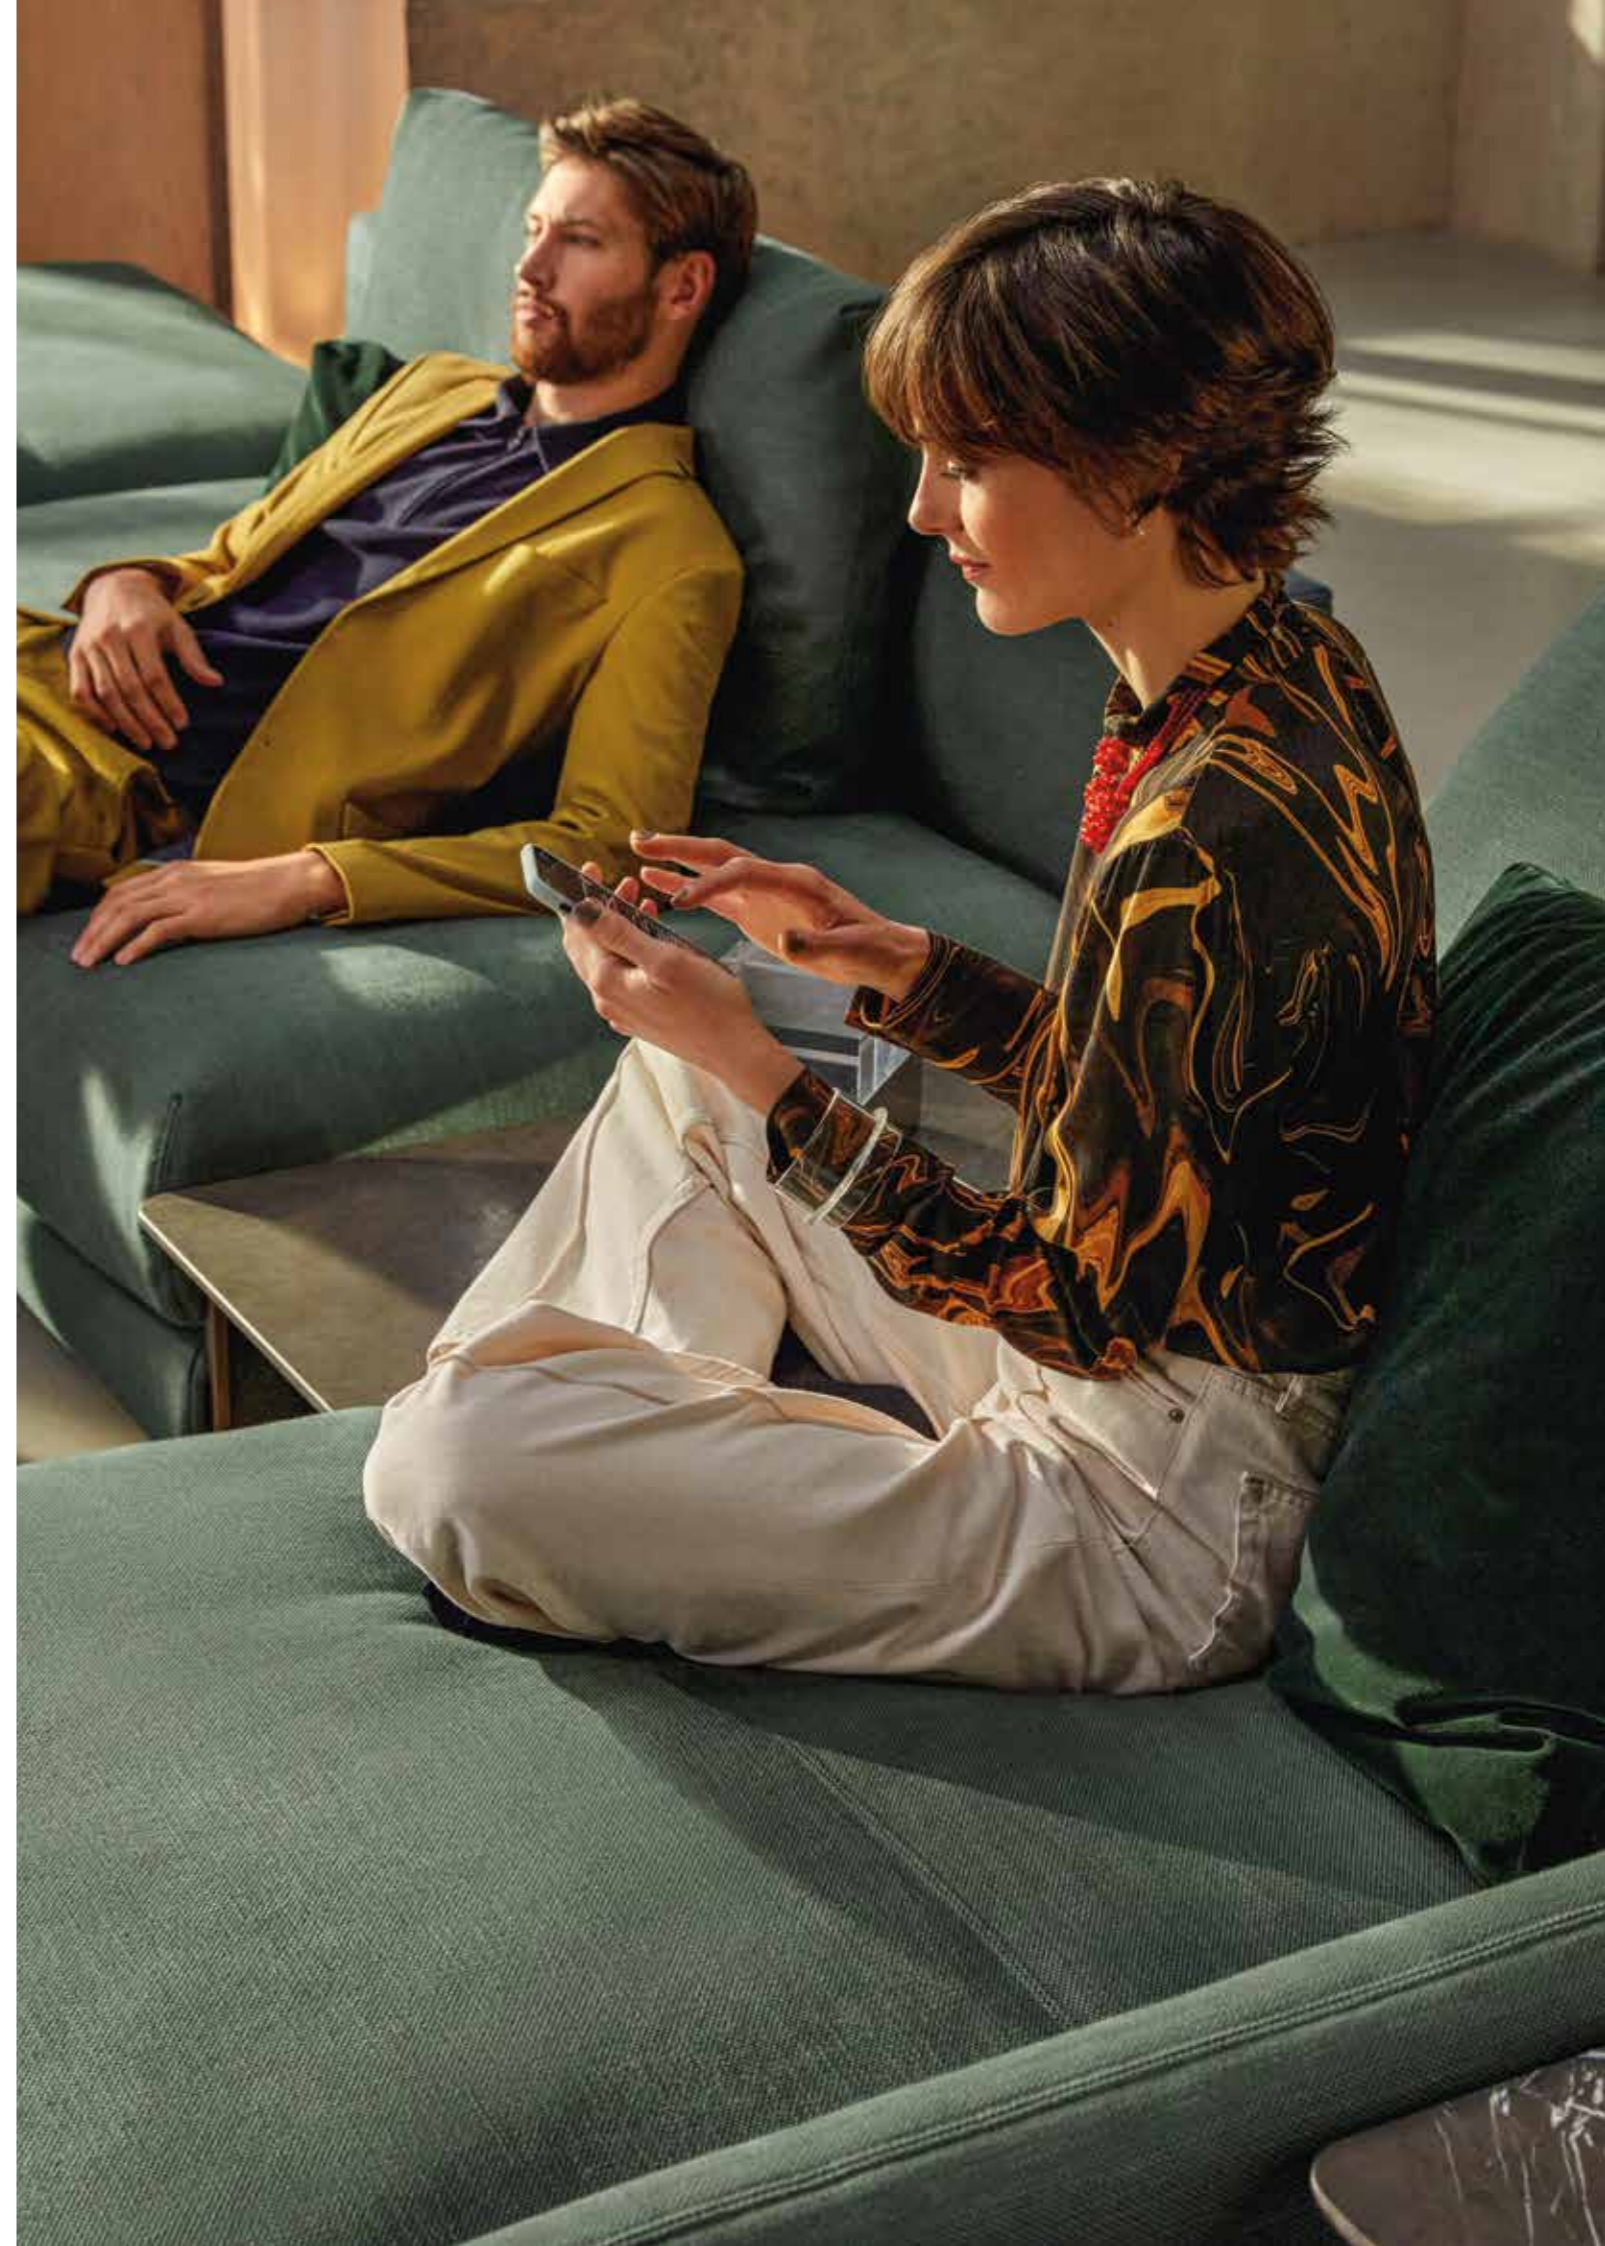

Find a specialist
dealer

Let us advise you and get to know Rolf Benz NUVOLA in person at a trading partner near you.

Technical
data