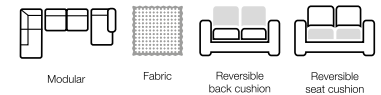

1 seater without arms Art. No.: 12997 H87 x D86 x W63cm	1 seater with 1 arm (L) Art. No.: 16206 H82 x D86 x W78cm	1 seater with 1 arm (R) Art. No.: 16209 H82 x D86 x W78cm	1 seater Art. No.: 16201 H82 x D86 x W94cm	2 seater without arms Art. No.: 16204 H87 x D86 x W124cm	2 seater with 1 arm (L) Art. No.: 16207 H87 x D86 x W139cm	2 seater with 1 arm (R) Art. No.: 16210 H87 x D86 x W139cm	2 seater Art. No.: 16202 H87 x D86 x W155cm	2,5 seater without arms Art. No.: 12842 H87 x D86 x W155cm	2,5 seater with 1 arm (L) Art. No.: 12838 H87 x D86 x W171cm	2,5 seater with 1 arm (R) Art. No.: 12839 H87 x D86 x W171cm	2,5 seater Art. No.: 12964 H87 x D86 x W182cm

3 seater without arms Art. No.: 11613 H87 x D86 x W186cm	3 seater with 1 arm (L) Art. No.: 16208 H87 x D86 x W201cm	3 seater with 1 arm (R) Art. No.: 16211 H87 x D86 x W201cm	3 seater Art. No.: 16203 H87 x D86 x W217cm	3 seater without arms with 2 sitting cushions Art. No.: 14285 H87 x D86 x W186cm	3 seater with 1 arm (L) with 2 sitting cushions Art. No.: 14283 H87 x D86 x W201cm	3 seater with 1 arm (R) with 2 sitting cushions Art. No.: 14284 H87 x D86 x W201cm	3 seater with 2 sitting cushions Art. No.: 14078 H87 x D86 x W217cm	Open end (L) Art. No.: 16213 H87 x D86 x W127cm	Open end (R) Art. No.: 16214 H87 x D86 x W127cm	Corner 90 Art. No.: 16205 H87 x D92 x W92cm