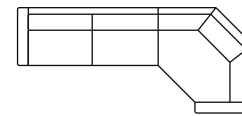

Cosy corner
with 3 seater (R)
Art. No.: 14867
H88 x D161 x W333cm

Footstool
Art. No.: 14405
H47 x D70 x W70cm