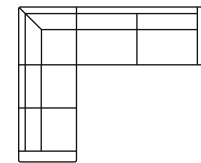

2 seater + corner 90 +
3 seater
Art. No.: 14402
H88 x D242 x W278cm