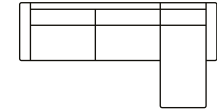

Chaiselongue with 3 seater (R)
Art. No.: 14994
H84 x D183 x W333cm