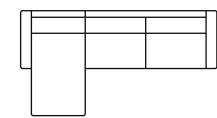

XL chaiselongue
with 3 seater (L)
Art. No.: 14586
H88 x D152 x W294cm