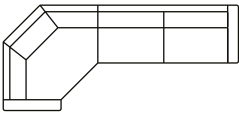

Cosy corner
with 3 seater (L)
Art. No.: 14866
H88 x D161 x W333cm