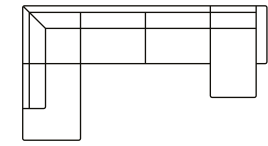

U shape
with 3 seater (R)
Art. No.: 14397
H88 x D202 x W349cm