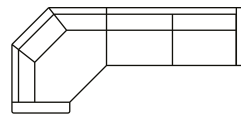

U shape  
with 3 seater (R)  
Art. No.: 14397  
H88 x D202 x W349cm

U shape  
with 3 seater (R)  
Art. No.: 14398  
H88 x D202 x W349cm

U corner (L)  
Art.No.:14399  
H88 x D242 x W349cm

U corner (R)  
Art.No.:14400  
H88 x D242 x W349cm