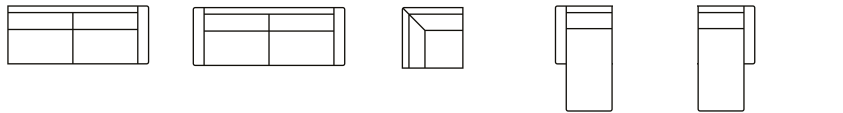

# STAY

Our Stay sofa is the luxury piece of the future that best conveys feelings of comfort and around which the most important moments of everyday life revolve.

SOFAS FOR EVERY HOME

1 seater Art. No.: 17550 H75x D95x W108cm	2 seater without arms Art. No.: 17554 H75x D95x W124cm	2 seater with 1 arm (L) Art. No.: 17552 H75x D95x W147cm	2 seater with 1 arm (R) Art. No.: 17553 H75x D95x W147cm	2 seater Art. No.: 17551 H75x D95x W170cm	2,5 seater without arms Art. No.: 17556 H75x D95x W155cm	2,5 seater with 1 arm (L) Art. No.: 17361 H75x D95x W178cm	2,5 seater with 1 arm (R) Art. No.: 17362 H75x D95x W178cm	2,5 seater Art. No.: 17555 H75x D95x W201cm	3 seater without arms Art. No.: 17560 H75x D95x W185cm	3 seater with 1 arm (L) Art. No.: 17558 H75x D95x W208cm
---	---	---	---	---	---	---	---	---	---	---