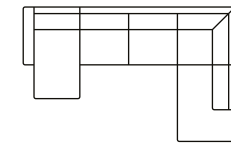

U shape
with 2,5 seater (R)
Art. No.: 16781
H84 x D216 x W341cm