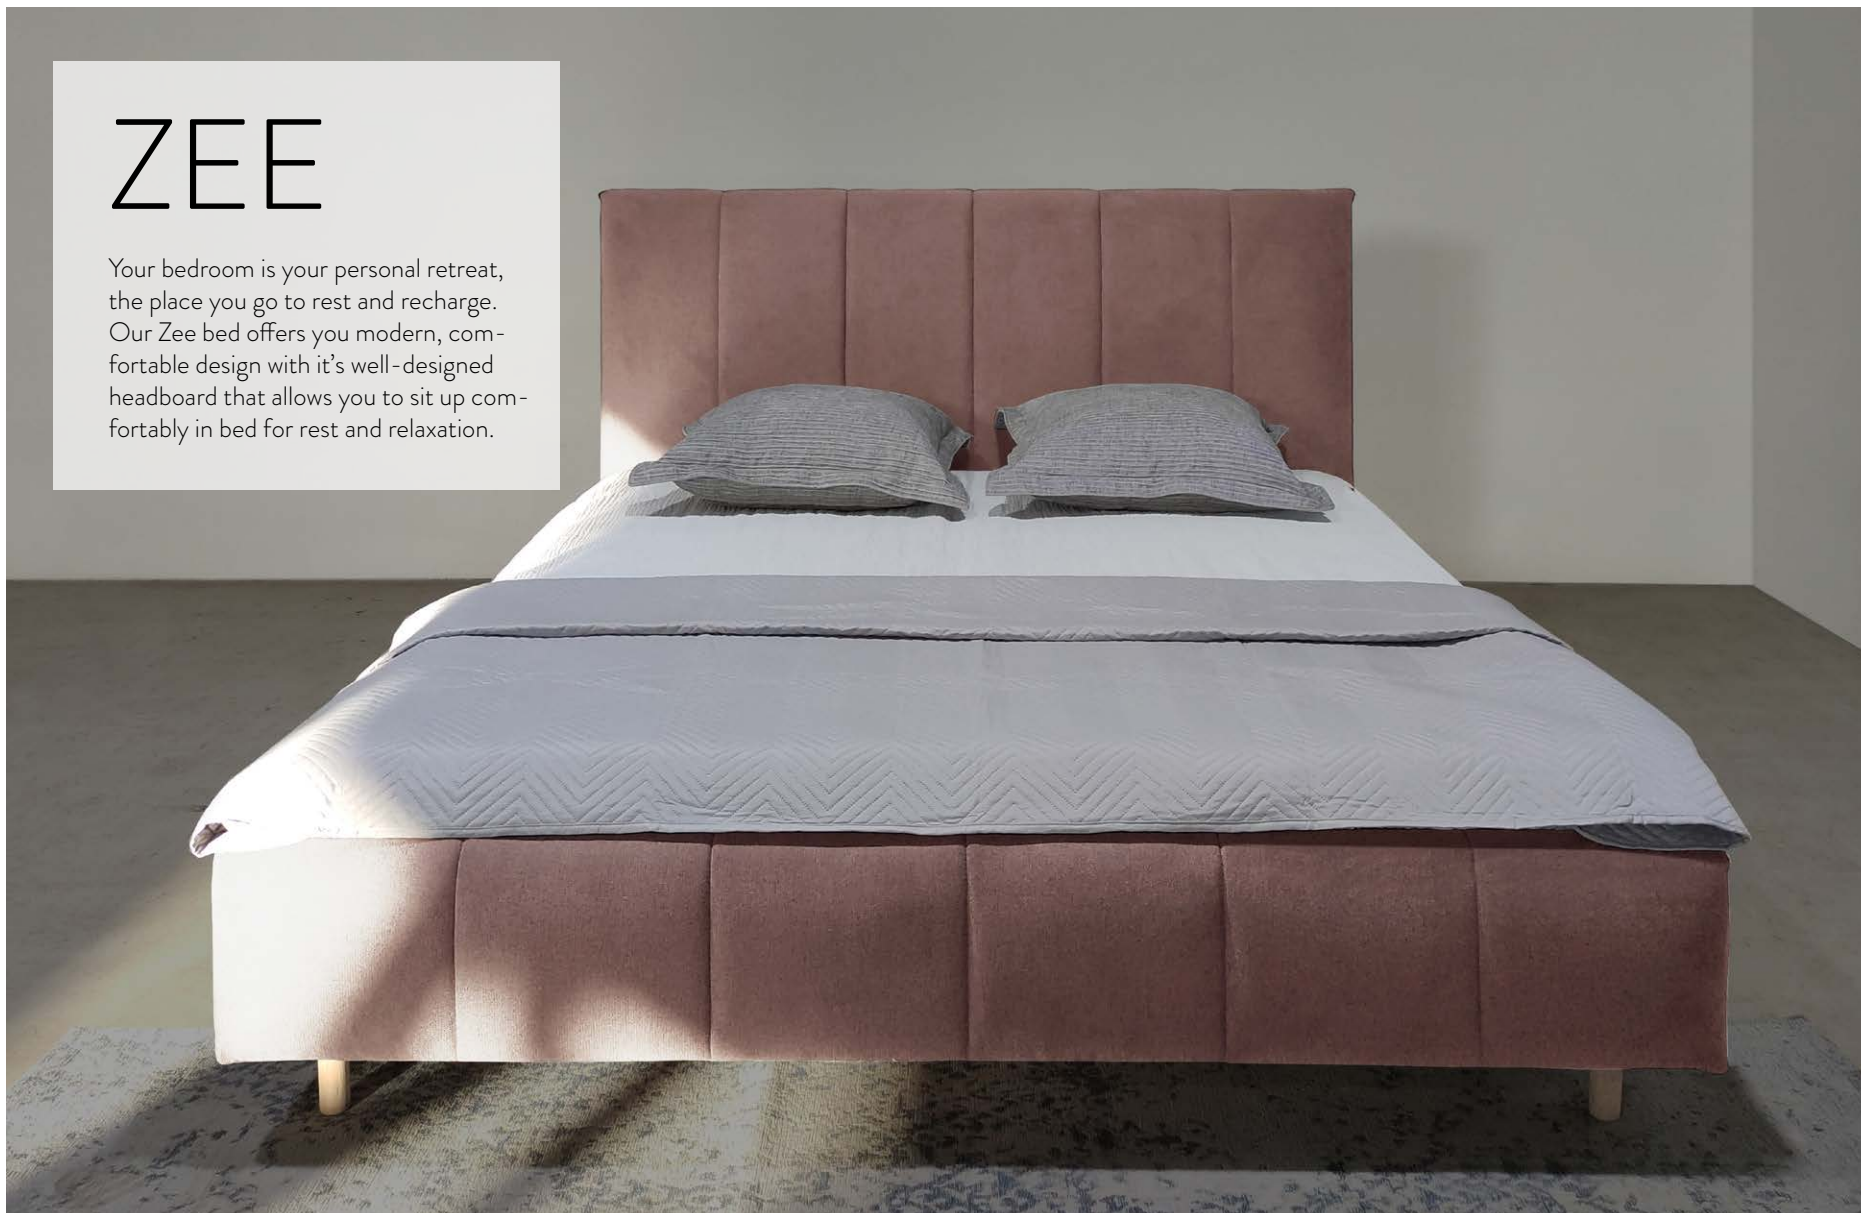

# SEA

Sea bed offers you classic modern design with its bended headboard, big storage space and a comfortable sleep which will lead you to beautiful dreams.

Double bed

Double bed  
 Art. No.: 16385  
 H103 x D232 x W154cm  
 Sleeping dimensions:  
 200 x 140 cm

King bed  
 Art. No.: 16065  
 H103 x D232 x W174 cm  
 Sleeping dimensions:  
 200 x 160 cm

Superking bed  
 Art. No.: 16387  
 H103 x D232 x W194 cm  
 Sleeping dimensions:  
 200 x 180 cm

# ZEE

Your bedroom is your personal retreat, the place you go to rest and recharge. Our Zee bed offers you modern, comfortable design with its well-designed headboard that allows you to sit up comfortably in bed for rest and relaxation.