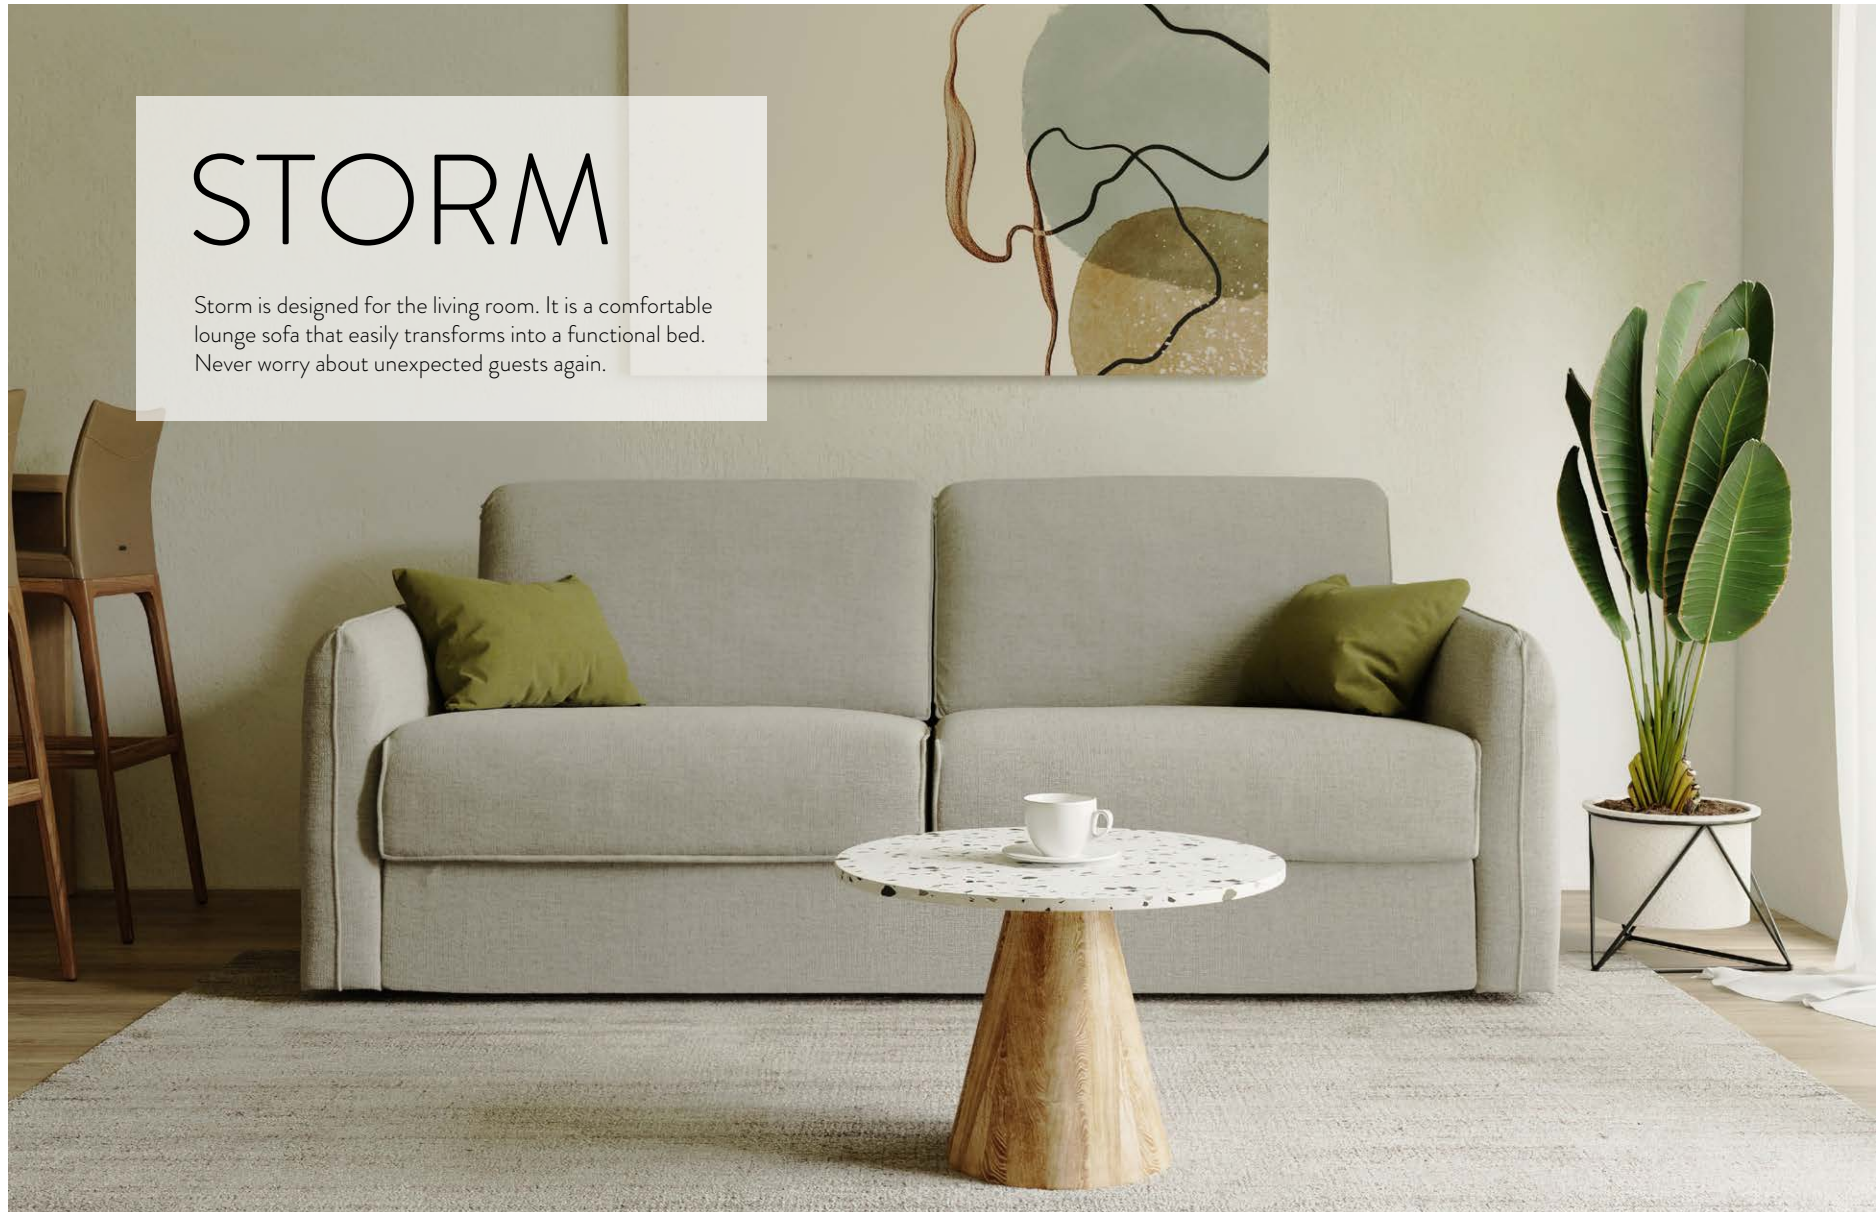

# STORM

Storm is designed for the living room. It is a comfortable lounge sofa that easily transforms into a functional bed. Never worry about unexpected guests again.

2 seater bedsofa

2 seater small bedsofa