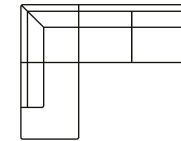

Open corner with 2,5 seater (L)
Art. No.: 16626
H84 x D288 x W231cm