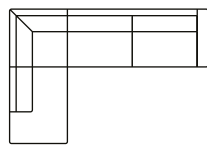

Open corner
with 3 seater (L)
Art. No.: 14324
H88 x D202 x W278cm