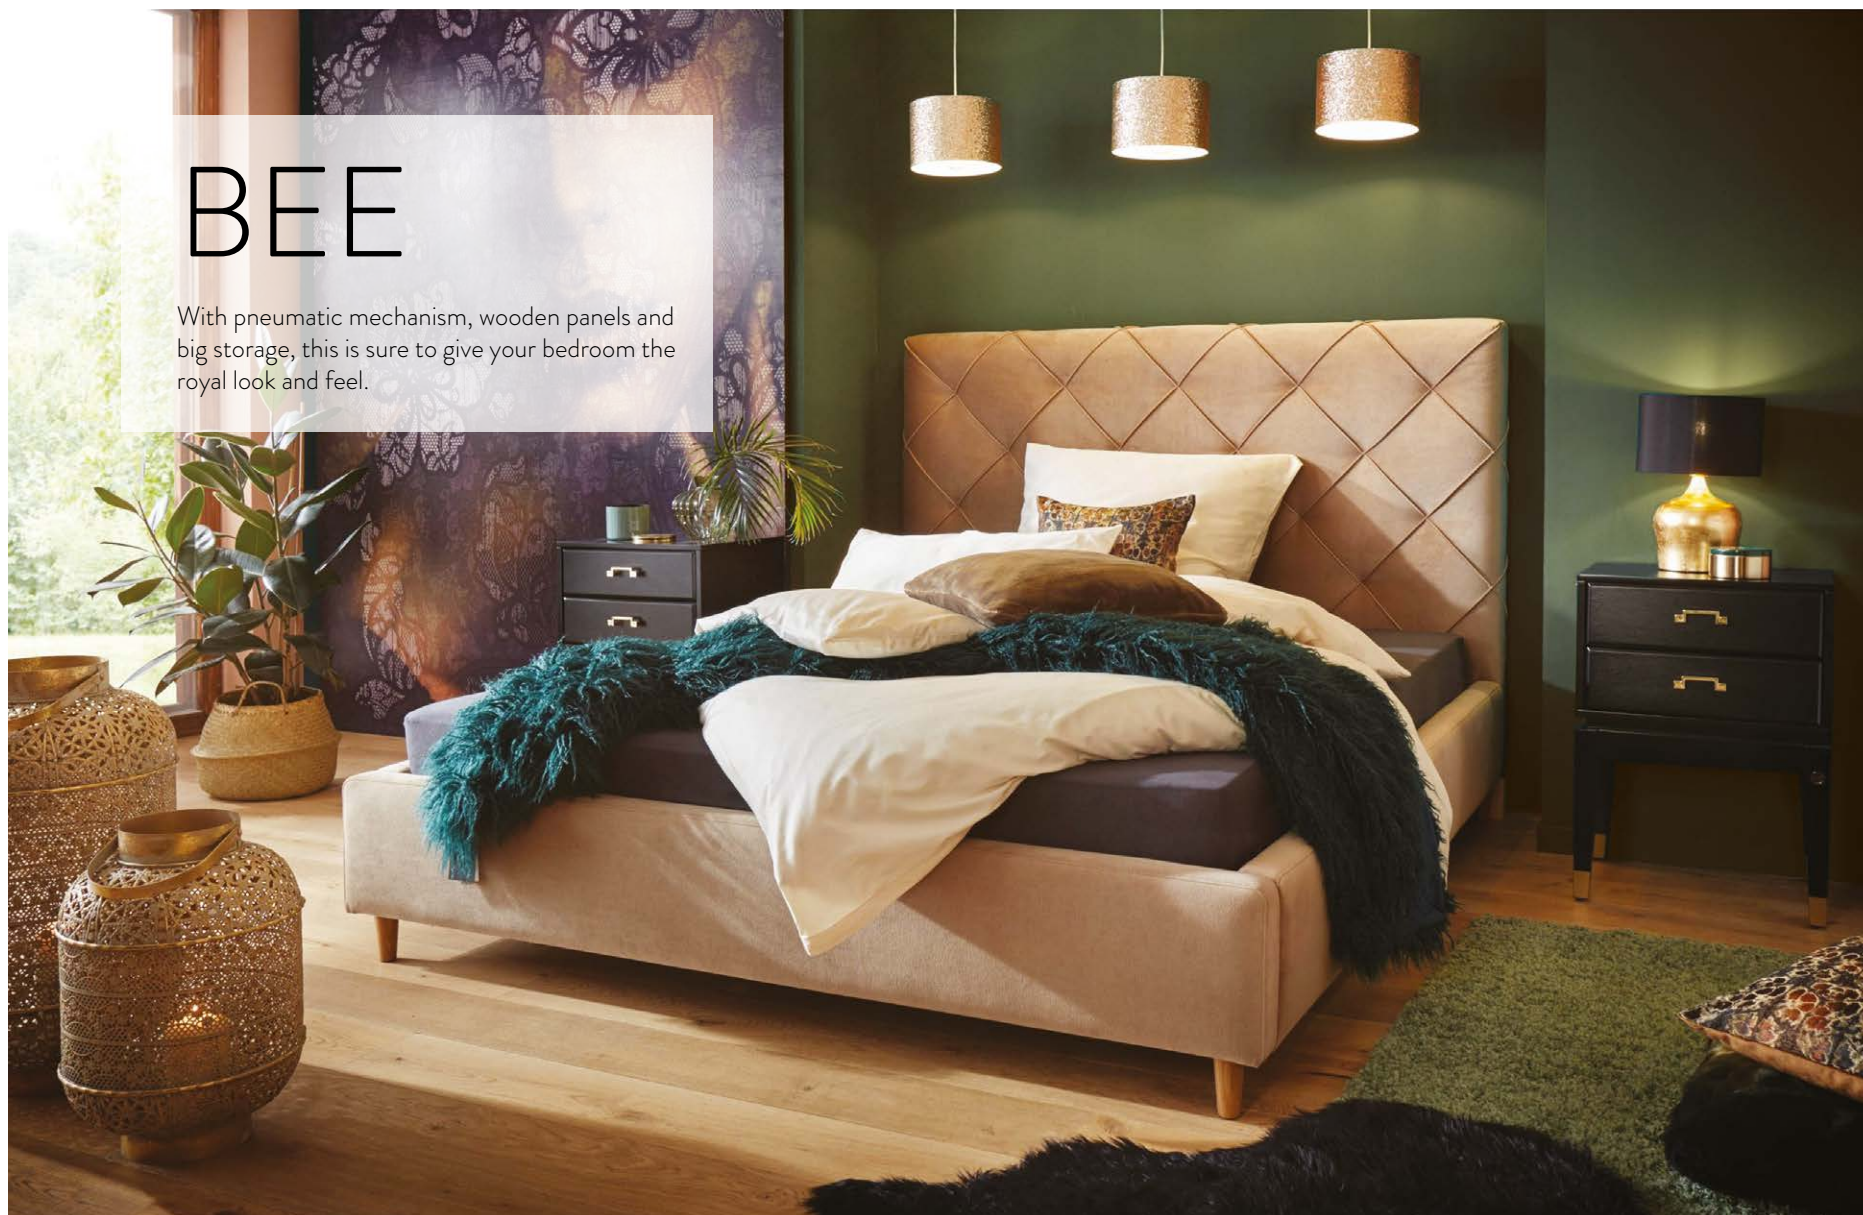

BEE

With pneumatic mechanism, wooden panels and big storage, this is sure to give your bedroom the royal look and feel.