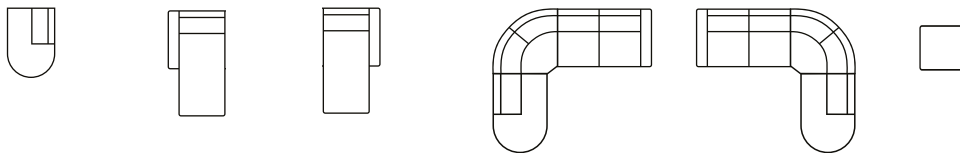

3 seater without arms Art. No.: 17715 H78x D87x W179cm	3 seater with 1 arm (L) Art. No.: 17573 H78x D87x W199cm	3 seater with 1 arm (R) Art. No.: 17574 H78x D87x W199cm	3 seater Art. No.: 17714 H78x D87x W219cm	Corner 90 (L) Art. No.: 17575 H78x D87x W114cm	Corner 90 (R) Art. No.: 17576 H78x D87x W114cm	Open end round (L) Art. No.: 17577 H78x D88x W137cm

Open end (R) Art. No.: 17578 H78x D88x W137cm	Chaiselongue part (L) Art. No.: 17716 H78x D146x W111cm	Chaiselongue part (R) Art. No.: 17717 H78x D146x W111cm	Open corner round fixed (L) Art. No.: 17623 H78x D251x W283cm	Open corner round fixed (R) Art. No.: 17624 H78x D251x W283cm	Footstool Art. No.: 17718 H46 x D60 x W60cm

MUST