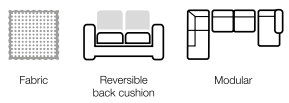

1,5 seater without arms Art. No.: 17681 H82x D97x W92cm	1,5 seater with 1 arm (L) Art. No.: 17679 H82x D97x W112cm	1,5 seater with 1 arm (R) Art. No.: 17680 H82x D97x W112cm	1,5 seater Art. No.: 17678 H82x D97x W132cm	2 seater without arms Art. No.: 17685 H82x D97x W142cm	2 seater with 1 arm (L) Art. No.: 17683 H82x D97x W162cm	2 seater with 1 arm (R) Art. No.: 17684 H82x D97x W162cm	2 seater Art. No.: 17682 H82x D97x W182cm	2,5 seater without arms Art. No.: 17688 H82x D97x W162cm	2,5 seater with 1 arm (L) Art. No.: 17686 H82x D97x W182cm	2,5 seater with 1 arm (R) Art. No.: 17687 H82x D97x W182cm	2,5 seater Art. No.: 17579 H82x D97x W202cm

3 seater with 1 arm (L) Art. No.: 17689 H82x D97x W202cm	3 seater with 1 arm (R) Art. No.: 17690 H82x D97x W202cm	3 seater Art. No.: 17580 H82x D97x W222cm	Corner 90 (L) Art. No.: 17691 H82 x D93 x W93cm	Corner 90 (R) Art. No.: 17699 H82 x D97 x W124cm

Open end (L) Art. No.: 17694 H82 x D97 x W124cm	Open end (R) Art. No.: 17695 H82 x D146 x W101cm	Chaiselongue part (L) Art. No.: 17692 H82 x D146 x W101cm	Chaiselongue part (R) Art. No.: 17693 H82 x D146 x W101cm	Footstool Art. No.: 17696 H48 x D62 x W78cm

AUSTIN