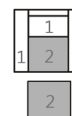

9332
Walnut
H-155

7842
Natural
oak
H-155

7588
Wood black
painted
H-155

SLOPE