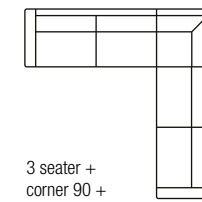

3 seater +
corner 90 +
3 seater*
Art. No.: 14404
H88 x D278 x W278cm