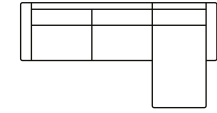

XL chaiselongue
with 3 seater (R)
Art. No.: 14587
H88 x D152 x W294cm