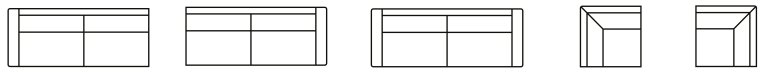

# AUSTIN

Simple modern lines with cool edge detailing softens this modern collection. Style and comfort combined!

SOFAS FOR EVERY HOME

1,5 seater

Open end

2,5 seater

AUSTIN

1,5 seater without arms Art. No.: 17681 H82x D97x W92cm	1,5 seater with 1 arm (L) Art. No.: 17679 H82x D97x W112cm	1,5 seater with 1 arm (R) Art. No.: 17680 H82x D97x W112cm	1,5 seater Art. No.: 17678 H82x D97x W132cm	2 seater without arms Art. No.: 17685 H82x D97x W142cm	2 seater with 1 arm (L) Art. No.: 17683 H82x D97x W162cm	2 seater with 1 arm (R) Art. No.: 17684 H82x D97x W162cm	2 seater Art. No.: 17682 H82x D97x W182cm	2,5 seater without arms Art. No.: 17688 H82x D97x W162cm	2,5 seater with 1 arm (L) Art. No.: 17686 H82x D97x W182cm	2,5 seater with 1 arm (R) Art. No.: 17687 H82x D97x W182cm	2,5 seater Art. No.: 17579 H82x D97x W202cm
--	---	---	---	---	---	---	---	---	---	---	---